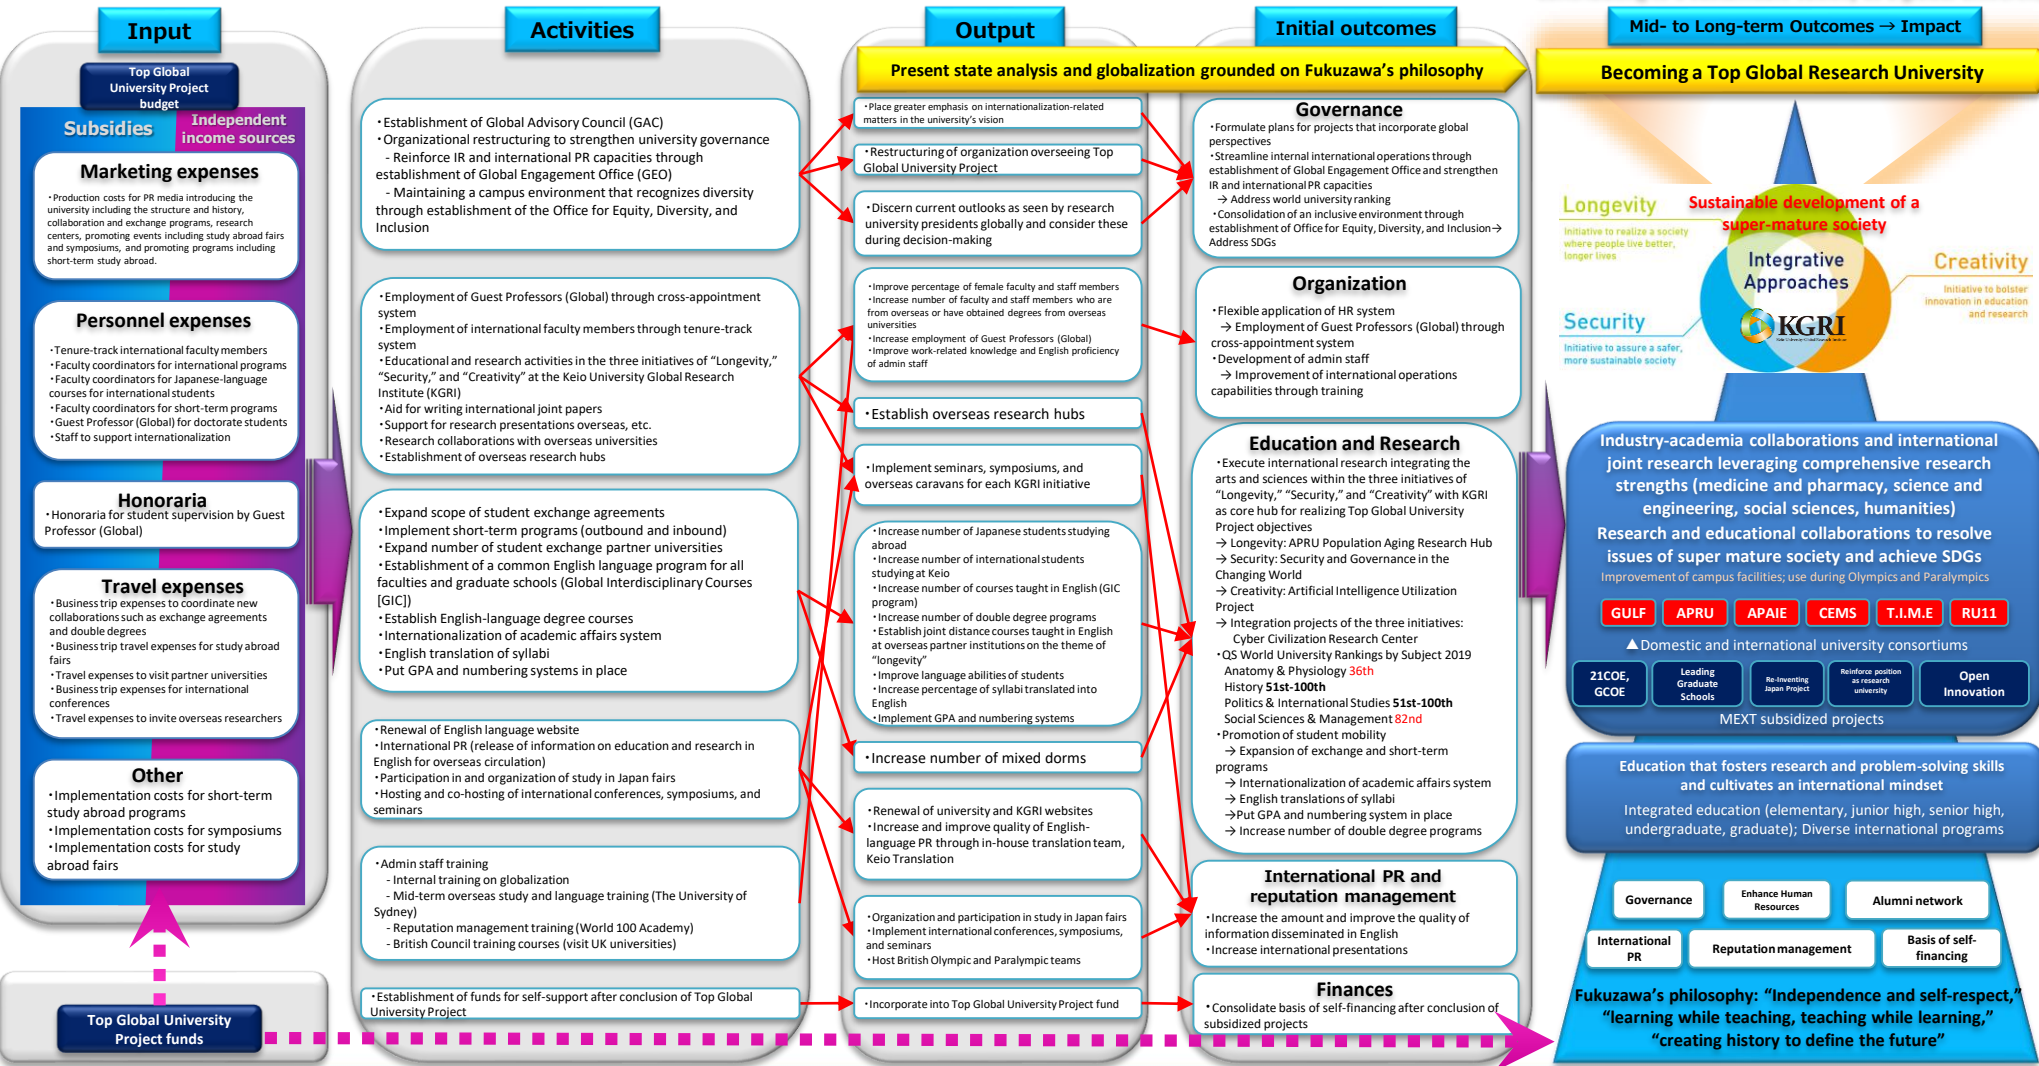

# Keio University Logic Model "Enhancing Sustainability of Global Society Through Jitsugaku (Science)"

Contributing to a sustainable society as a global university

TOP GLOBAL UNIVERSITY PROJECT

# Keio Global Initiatives

Longevity, Security, Creativity